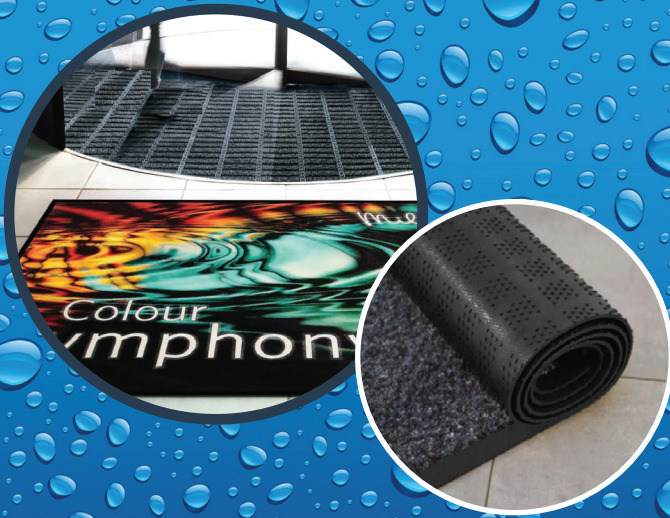

# DUST CONTROL MATS

Providing the correct floor protection can be vital to image and safety in your business. Our mats provide a vital dust control barrier and customised to advertise your company brand/logo to deliver the best first impression. Advanced technology removes slip hazards in high traffic areas and keeps the mat in place at all times. The dust control mat service is flexible to your requirements and we also utilise our own in house laundry facility meaning your mats are kept in premium condition and we are always in control of the turnaround.

- Designed as a superior dust control barrier, our matting solution offers unparalleled protection against the dirt and moisture that pedestrians can track into a building
- Want to stop up to 80% of dust, dirt and moisture brought into a building within the first 10 to 30 feet? Try our systems designed especially for high-traffic areas.
- Logo mats are available in your company brand in full HD colour symphony
- Solutions to ensure mats do not slip or cause a trip hazard
- Remove slip hazards within your business by utilising a matting solution
- Improve the image of your business using our logo mat design service free of charge
- Our field based team will recommend the right matting solution for your business. We supply and launder mats in one easy comprehensive package.
- Trust Hygiene runs its own laundry plant which cleans and freshens matting to ensure it stays in premium condition